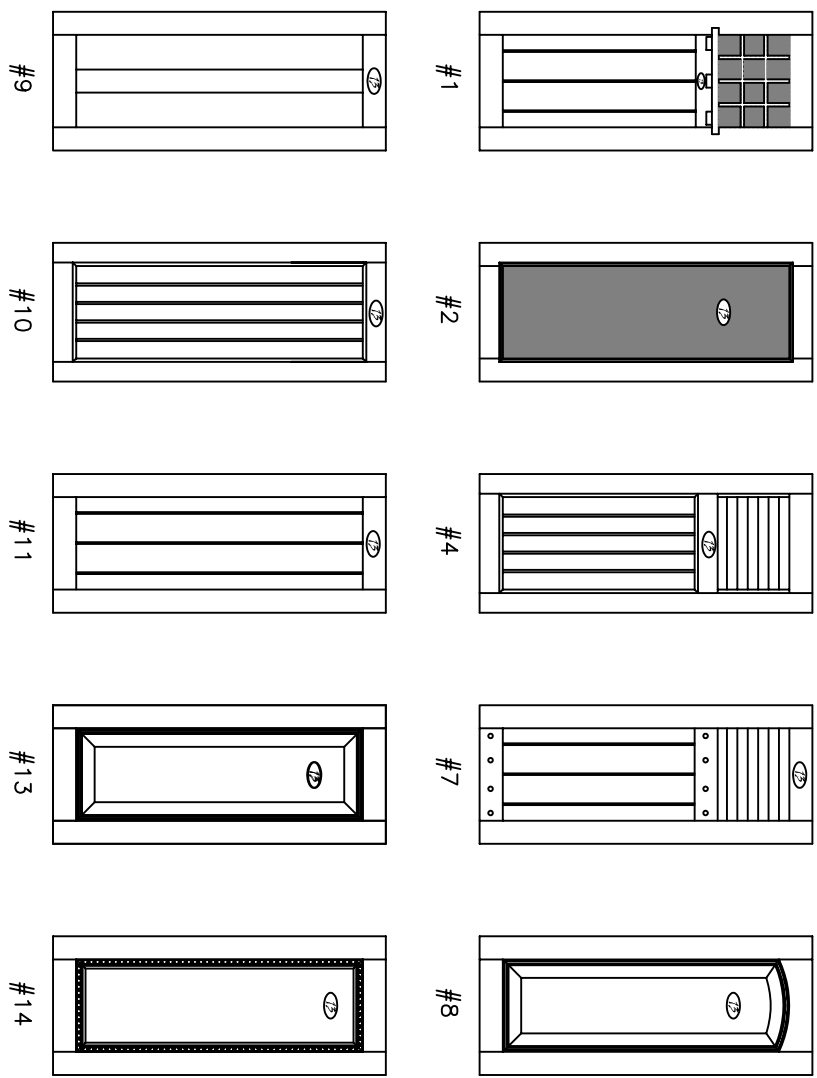

Elite Door Series

Style #	Available Sizes				Available Wood Species			
	FULL	1/2	1/3	1/4	Pine	Maple	Cherry	Oak
1	●	●	○	○	●	○	●	●
2	●	●	●	●	○	○	●	●
4	●	●	○	○	●	○	●	●
7	●	●	○	○	●	○	●	●
8	●	●	●	●	○	●	●	●
9	●	●	●	●	○	●	●	●
10	●	●	●	●	●	●	●	●
11	●	●	●	●	●	○	●	●
12	●	●	●	●	○	○	●	●
13	●	●	●	●	○	○	●	●
14	●	●	●	●	○	○	●	●