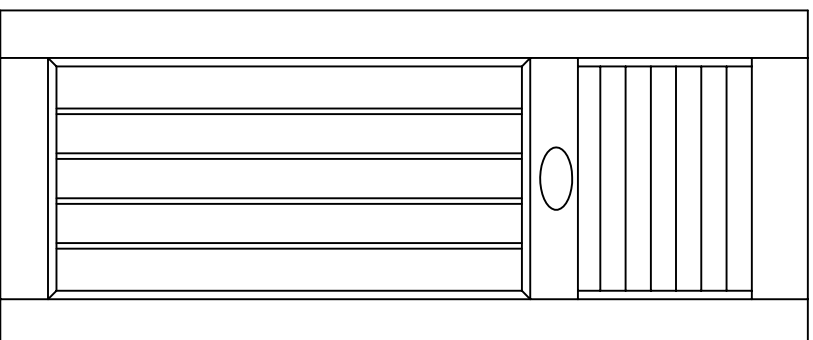

V-GROOVE w/ MANTTEL

RATTAN PANEL

LOUVERED BEAD BOARD

HERITAGE CREATIONS

ONE NANCY PLACE
GLENS FALLS, NY 12801
TEL: (800) 220-7955
FAX: (518) 742-4245

555 HERITAGE DR.
JUPITER, FL 33458
TEL: (561) 273-2476
FAX: (561) 273-2500