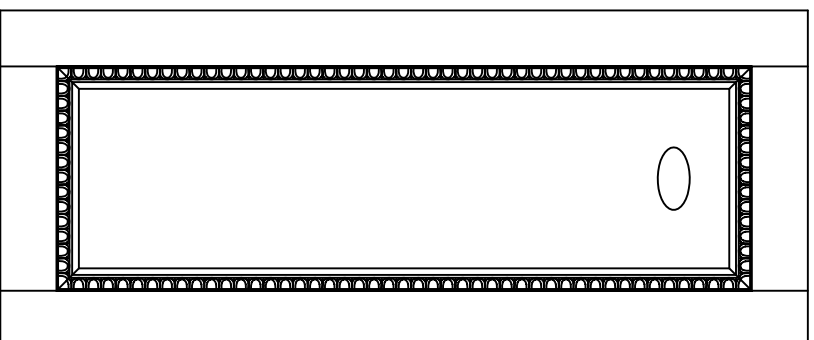

BEAD BOARD

V-GROOVE

WHITE RIVER BEADING

HERITAGE CREATIONS

ONE NANCY PLACE
GLENS FALLS, NY 12801
TEL: (800) 220-7955
FAX: (518) 742-4245

555 HERITAGE DR.
JUPITER, FL 33458
TEL: (561) 273-2476
FAX: (561) 273-2500