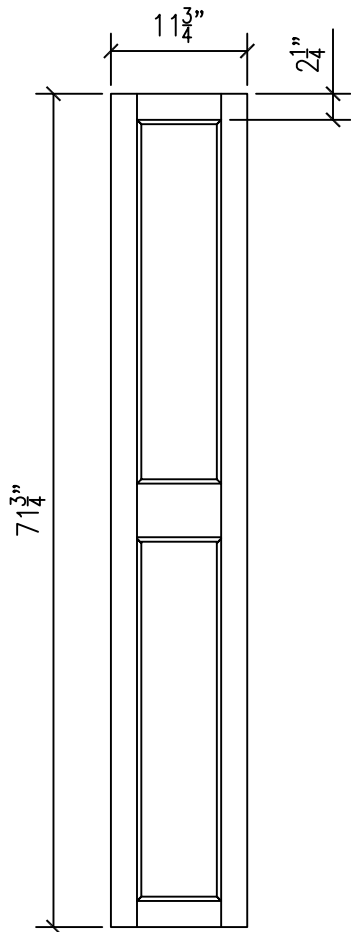

NOTE: ALL DOORS
TO BE 3/4" THICK
AND FINISHED TO
MATCH SUBMITTED
SAMPLE

FP1272

FP1236

FP1224

FP1218

61573 AMERICAN LOOP
BEND, OR 97702

TEL: (541) 382-7691
FAX: (541) 388-8113

Flat Panel - 72" x 12"
Frame

Locker Doors

SCALE

None

DATE

1.12.06