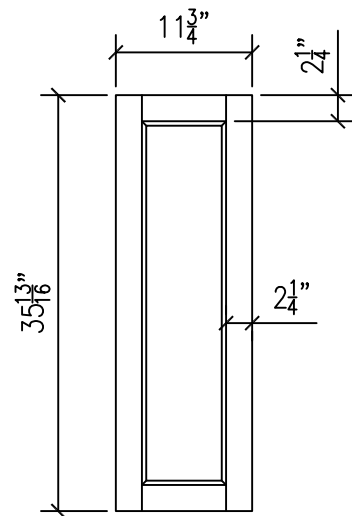

NOTE: ALL DOORS
TO BE 3/4" THICK
AND FINISHED TO
MATCH SUBMITTED
SAMPLE

FP1272

FP1236

FP1224

FP1218

61573 AMERICAN LOOP
BEND, OR 97702

TEL: (541) 382-7691
FAX: (541) 388-8113

Flat Panel - 72" x 12"
Frame

Locker Doors

SCALE

None

DATE

1.12.06