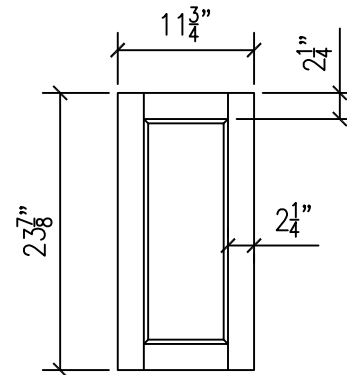

NOTE: ALL DOORS
TO BE 3/4" THICK
AND FINISHED TO
MATCH SUBMITTED
SAMPLE

FP1272

FP1236

FP1224

FP1218

61573 AMERICAN LOOP
BEND, OR 97702

TEL: (541) 382-7691
FAX: (541) 388-8113

Flat Panel - 72" x 12"
Frame

Locker Doors

SCALE

None

DATE

1.12.06