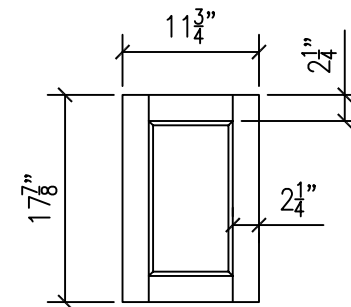

NOTE: ALL DOORS
TO BE 3/4" THICK
AND FINISHED TO
MATCH SUBMITTED
SAMPLE

FP1272

FP1236

FP1224

FP1218

61573 AMERICAN LOOP
BEND, OR 97702

TEL: (541) 382-7691
FAX: (541) 388-8113

Flat Panel - 72" x 12"
Frame

Locker Doors

SCALE

None

DATE

1.12.06