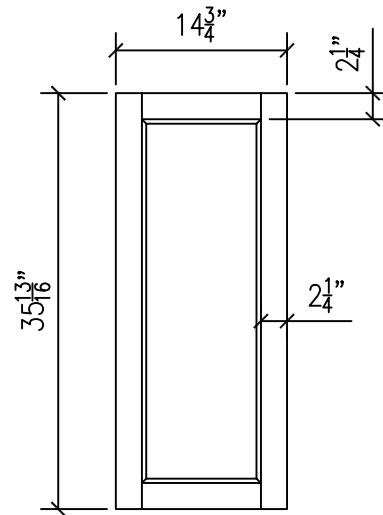

NOTE: ALL DOORS
TO BE 3/4" THICK
AND FINISHED TO
MATCH SUBMITTED
SAMPLE

FP1572

FP1536

FP1524

FP1518

61573 AMERICAN LOOP
BEND, OR 97702

TEL: (541) 382-7691
FAX: (541) 388-8113

Flat Panel - 72" x 15"
Frame

Locker Doors

SCALE

None

DATE

1.12.06