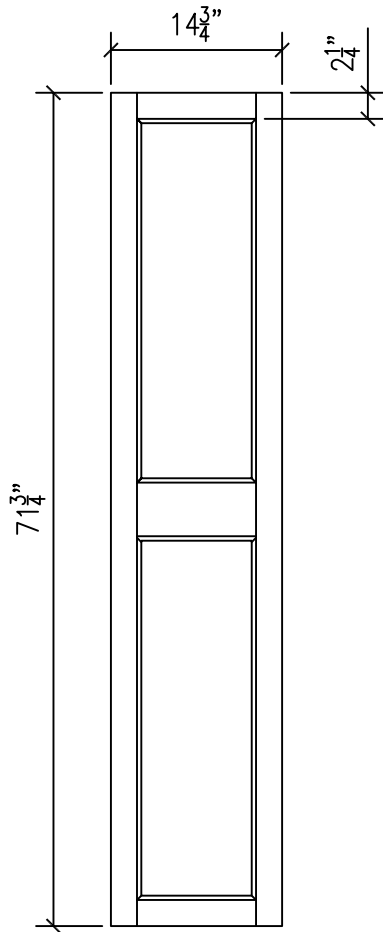

NOTE: ALL DOORS
TO BE 3/4" THICK
AND FINISHED TO
MATCH SUBMITTED
SAMPLE

FP1572

FP1536

FP1524

FP1518

61573 AMERICAN LOOP
BEND, OR 97702

TEL: (541) 382-7691
FAX: (541) 388-8113

Flat Panel - 72" x 15"
Frame

Locker Doors

SCALE

None

DATE

1.12.06