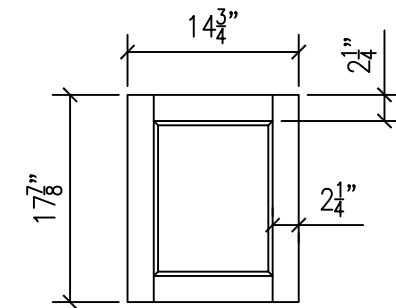

NOTE: ALL DOORS
TO BE 3/4" THICK
AND FINISHED TO
MATCH SUBMITTED
SAMPLE

FP1572

FP1536

FP1524

FP1518

61573 AMERICAN LOOP
BEND, OR 97702

TEL: (541) 382-7691
FAX: (541) 388-8113

Flat Panel - 72" x 15"
Frame

Locker Doors

SCALE

None

DATE

1.12.06