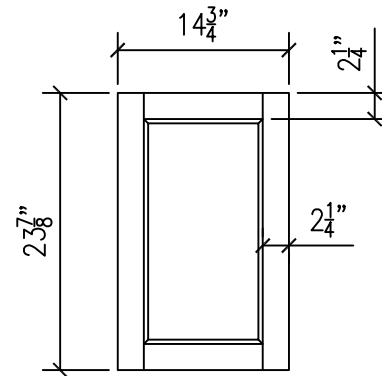

NOTE: ALL DOORS
TO BE 3/4" THICK
AND FINISHED TO
MATCH SUBMITTED
SAMPLE

FP1572

FP1536

FP1524

FP1518

61573 AMERICAN LOOP
BEND, OR 97702

TEL: (541) 382-7691
FAX: (541) 388-8113

Flat Panel - 72" x 15"
Frame

Locker Doors

SCALE

None

DATE

1.12.06