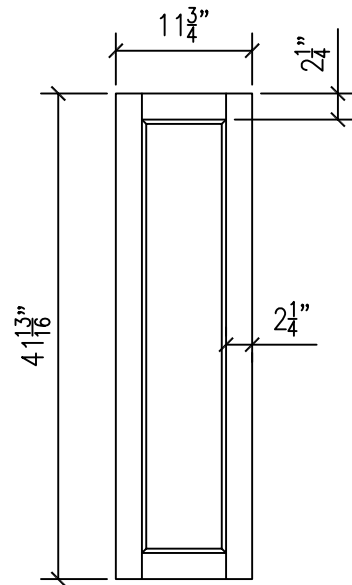

NOTE: ALL DOORS
TO BE 3/4" THICK
AND FINISHED TO
MATCH SUBMITTED
SAMPLE

FP1284

FP1242

FP1228

FP1221

61573 AMERICAN LOOP
BEND, OR 97702

TEL: (541) 382-7691
FAX: (541) 388-8113

Flat Panel - 84" x 12"
Frame

Locker Doors

SCALE

None

DATE

1.12.06