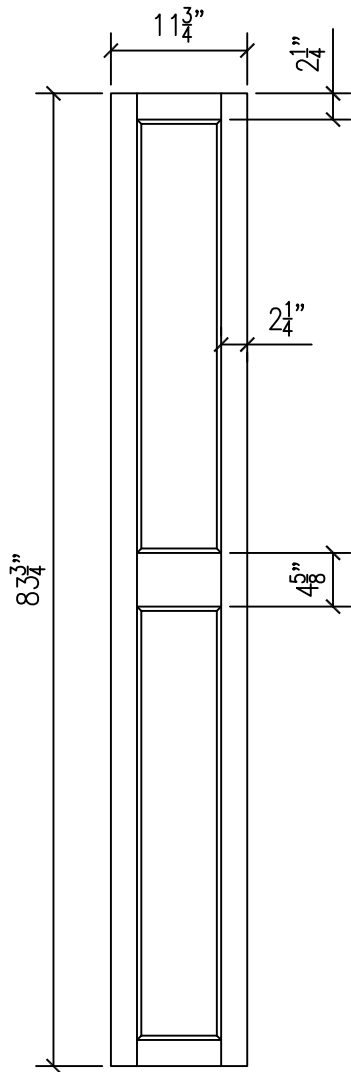

NOTE: ALL DOORS
TO BE 3/4" THICK
AND FINISHED TO
MATCH SUBMITTED
SAMPLE

FP1284

FP1242

FP1228

FP1221

61573 AMERICAN LOOP
BEND, OR 97702

TEL: (541) 382-7691
FAX: (541) 388-8113

Flat Panel - 84" x 12"
Frame

Locker Doors

SCALE

None

DATE

1.12.06