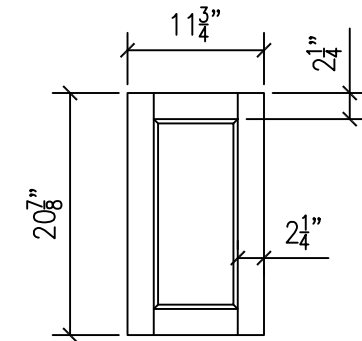

NOTE: ALL DOORS
TO BE 3/4" THICK
AND FINISHED TO
MATCH SUBMITTED
SAMPLE

FP1284

FP1242

FP1228

FP1221

61573 AMERICAN LOOP
BEND, OR 97702

TEL: (541) 382-7691
FAX: (541) 388-8113

Flat Panel - 84" x 12"
Frame

Locker Doors

SCALE

None

DATE

1.12.06