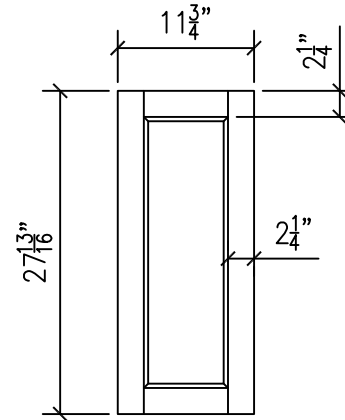

NOTE: ALL DOORS
TO BE 3/4" THICK
AND FINISHED TO
MATCH SUBMITTED
SAMPLE

FP1284

FP1242

FP1228

FP1221

61573 AMERICAN LOOP
BEND, OR 97702

TEL: (541) 382-7691
FAX: (541) 388-8113

Flat Panel - 84" x 12"
Frame

Locker Doors

SCALE

None

DATE

1.12.06