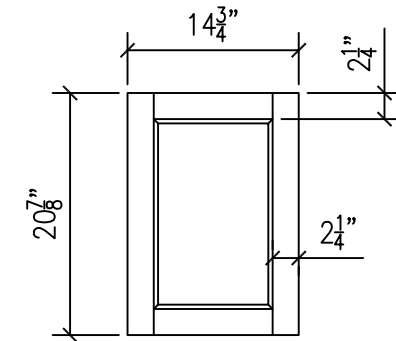

NOTE: ALL DOORS
TO BE 3/4" THICK
AND FINISHED TO
MATCH SUBMITTED
SAMPLE

FP1584

FP1542

FP1528

FP1521

61573 AMERICAN LOOP
BEND, OR 97702

TEL: (541) 382-7691
FAX: (541) 388-8113

Flat Panel - 84" x 15"
Frame

Locker Doors

SCALE

None

DATE

1.12.06