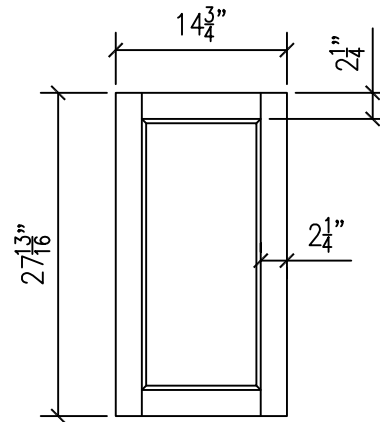

NOTE: ALL DOORS
TO BE 3/4" THICK
AND FINISHED TO
MATCH SUBMITTED
SAMPLE

FP1584

FP1542

FP1528

FP1521

61573 AMERICAN LOOP
BEND, OR 97702

TEL: (541) 382-7691
FAX: (541) 388-8113

Flat Panel - 84" x 15"
Frame

Locker Doors

SCALE

None

DATE

1.12.06