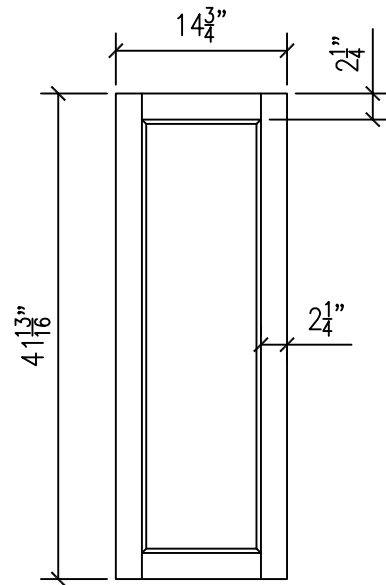

NOTE: ALL DOORS
TO BE 3/4" THICK
AND FINISHED TO
MATCH SUBMITTED
SAMPLE

FP1584

FP1542

FP1528

FP1521

61573 AMERICAN LOOP
BEND, OR 97702

TEL: (541) 382-7691
FAX: (541) 388-8113

Flat Panel - 84" x 15"
Frame

Locker Doors

SCALE

None

DATE

1.12.06