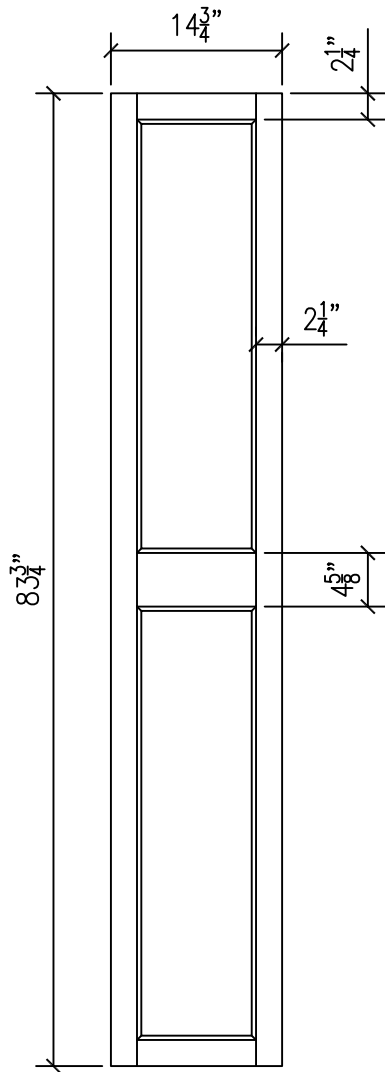

NOTE: ALL DOORS
TO BE 3/4" THICK
AND FINISHED TO
MATCH SUBMITTED
SAMPLE

FP1584

FP1542

FP1528

FP1521

61573 AMERICAN LOOP
BEND, OR 97702

TEL: (541) 382-7691
FAX: (541) 388-8113

Flat Panel - 84" x 15"
Frame

Locker Doors

SCALE

None

DATE

1.12.06