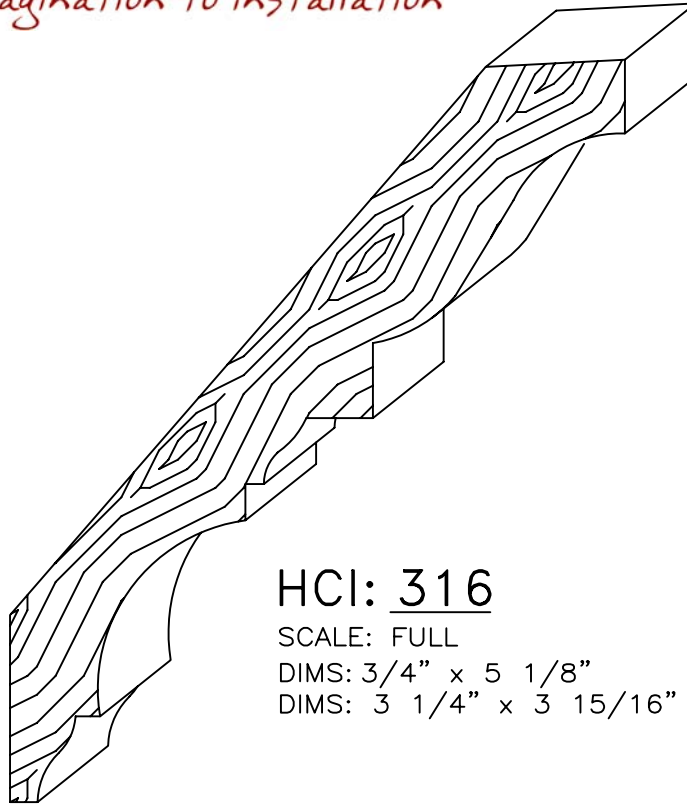

Heritage Creations
from imagination to installation

HCI: 316

SCALE: FULL

DIMS: 3/4" x 5 1/8"

DIMS: 3 1/4" x 3 15/16"

CROWN MOULDING | HCI:316