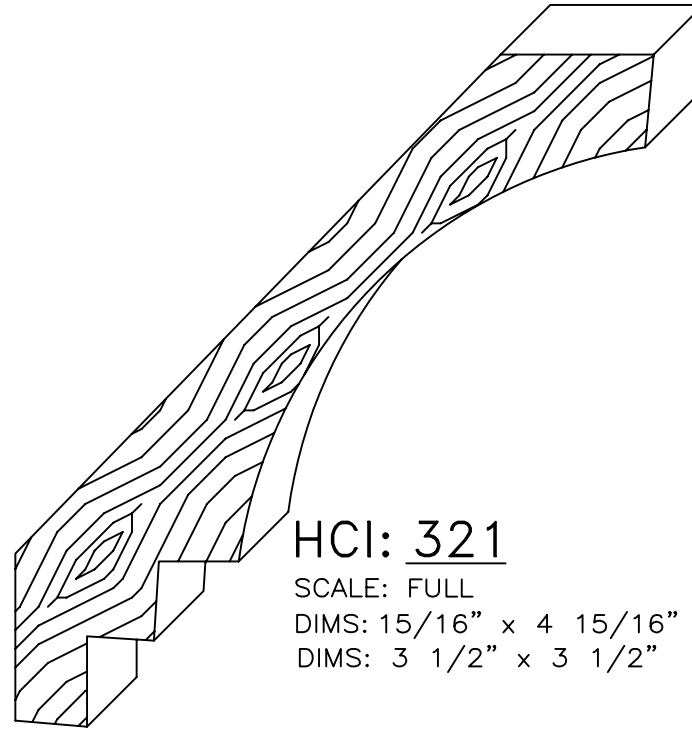

**Heritage Creations**  
*from imagination to installation*

**HCI: 321**

SCALE: FULL

DIMS: 15/16" x 4 15/16"

DIMS: 3 1/2" x 3 1/2"

CROWN MOULDING | HCI:321