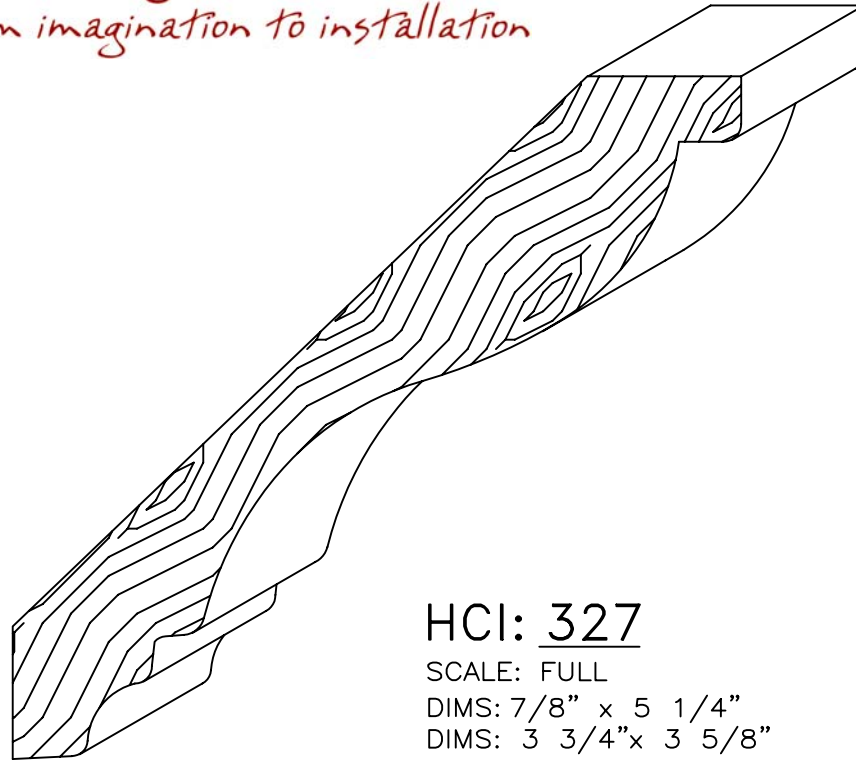

**Heritage Creations**  
*from imagination to installation*

**HCI: 327**

SCALE: FULL

DIMS: 7/8" x 5 1/4"

DIMS: 3 3/4" x 3 5/8"

CROWN MOULDING

HCI:327