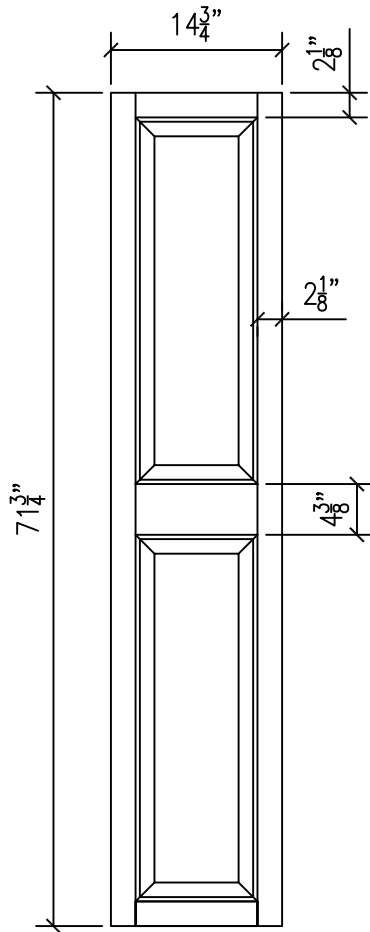

NOTE: ALL DOORS
TO BE 3/4" THICK
AND FINISHED TO
MATCH SUBMITTED
SAMPLE

RP1572

RP1536

RP1524

RP1518

61573 AMERICAN LOOP
BEND, OR 97702

TEL: (541) 382-7691
FAX: (541) 388-8113

Raised Panel - 72" x 15"
Frame

Locker Doors

SCALE

None

DATE

1.12.06