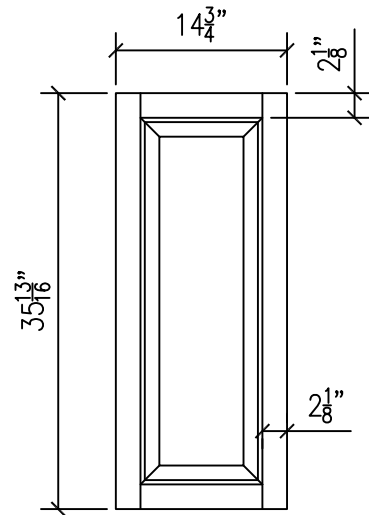

NOTE: ALL DOORS
TO BE 3/4" THICK
AND FINISHED TO
MATCH SUBMITTED
SAMPLE

RP1572

RP1536

RP1524

RP1518

61573 AMERICAN LOOP
BEND, OR 97702

TEL: (541) 382-7691
FAX: (541) 388-8113

Raised Panel - 72" x 15"
Frame

Locker Doors

SCALE

None

DATE

1.12.06