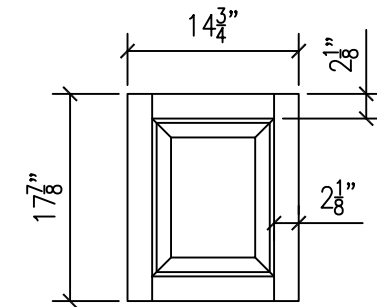

NOTE: ALL DOORS
TO BE 3/4" THICK
AND FINISHED TO
MATCH SUBMITTED
SAMPLE

RP1572

RP1536

RP1524

RP1518

61573 AMERICAN LOOP
BEND, OR 97702

TEL: (541) 382-7691
FAX: (541) 388-8113

Raised Panel - 72" x 15"
Frame

Locker Doors

SCALE

None

DATE

1.12.06