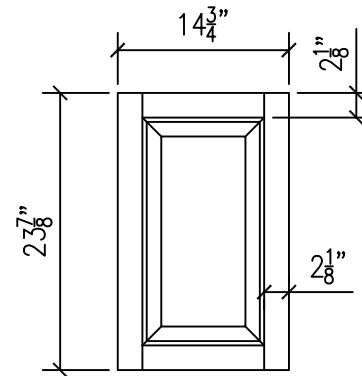

NOTE: ALL DOORS
TO BE 3/4" THICK
AND FINISHED TO
MATCH SUBMITTED
SAMPLE

RP1572

RP1536

RP1524

RP1518

61573 AMERICAN LOOP
BEND, OR 97702

TEL: (541) 382-7691
FAX: (541) 388-8113

Raised Panel - 72" x 15"
Frame

Locker Doors

SCALE

None

DATE

1.12.06