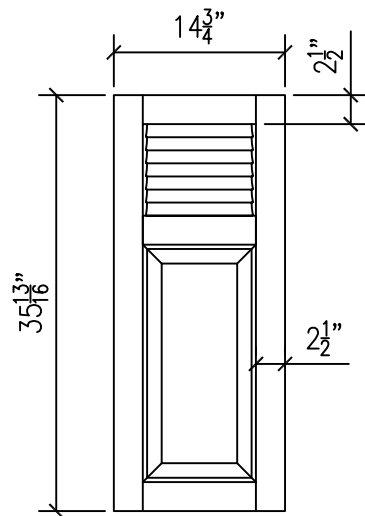

NOTE: ALL DOORS
TO BE 3/4" THICK
AND FINISHED TO
MATCH SUBMITTED
SAMPLE

NOTE: ALL LOUVERS
TO FACE DOWN

RPLV1572

RPLV1536T

RPLV1536B

61573 AMERICAN LOOP
BEND, OR 97702

TEL: (541) 382-7691
FAX: (541) 388-8113

Raised Panel / Louvered -
72" x 15" Frame

Locker Doors

SCALE

None

DATE

1.12.06