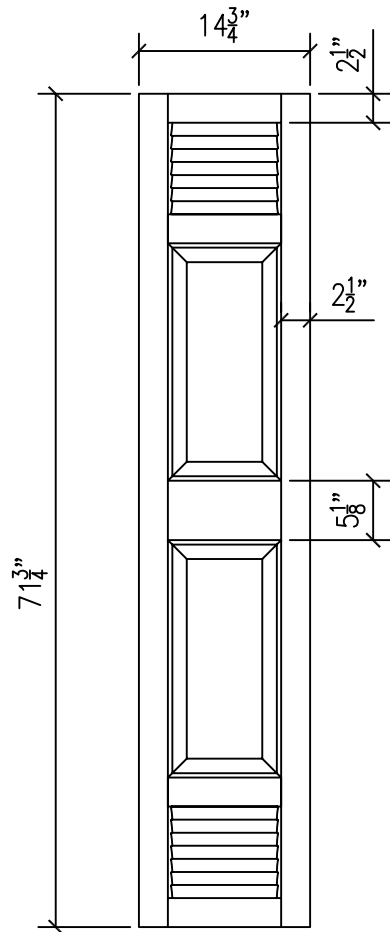

NOTE: ALL DOORS
TO BE 3/4" THICK
AND FINISHED TO
MATCH SUBMITTED
SAMPLE

NOTE: ALL LOUVERS
TO FACE DOWN

RPLV1572

RPLV1536T

RPLV1536B

61573 AMERICAN LOOP
BEND, OR 97702

TEL: (541) 382-7691
FAX: (541) 388-8113

Raised Panel / Louvered -
72" x 15" Frame

Locker Doors

SCALE

None

DATE

1.12.06