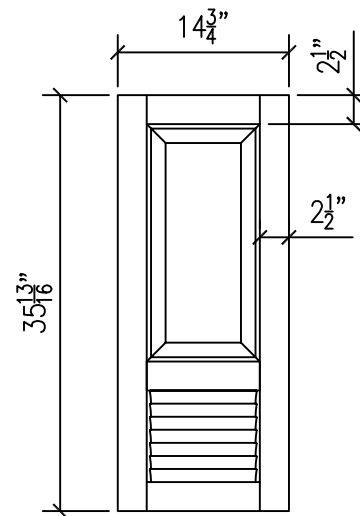

NOTE: ALL DOORS
TO BE 3/4" THICK
AND FINISHED TO
MATCH SUBMITTED
SAMPLE

NOTE: ALL LOUVERS
TO FACE DOWN

RPLV1572

RPLV1536T

RPLV1536B

61573 AMERICAN LOOP
BEND, OR 97702

TEL: (541) 382-7691
FAX: (541) 388-8113

Raised Panel / Louvered -
72" x 15" Frame

Locker Doors

SCALE

None

DATE

1.12.06