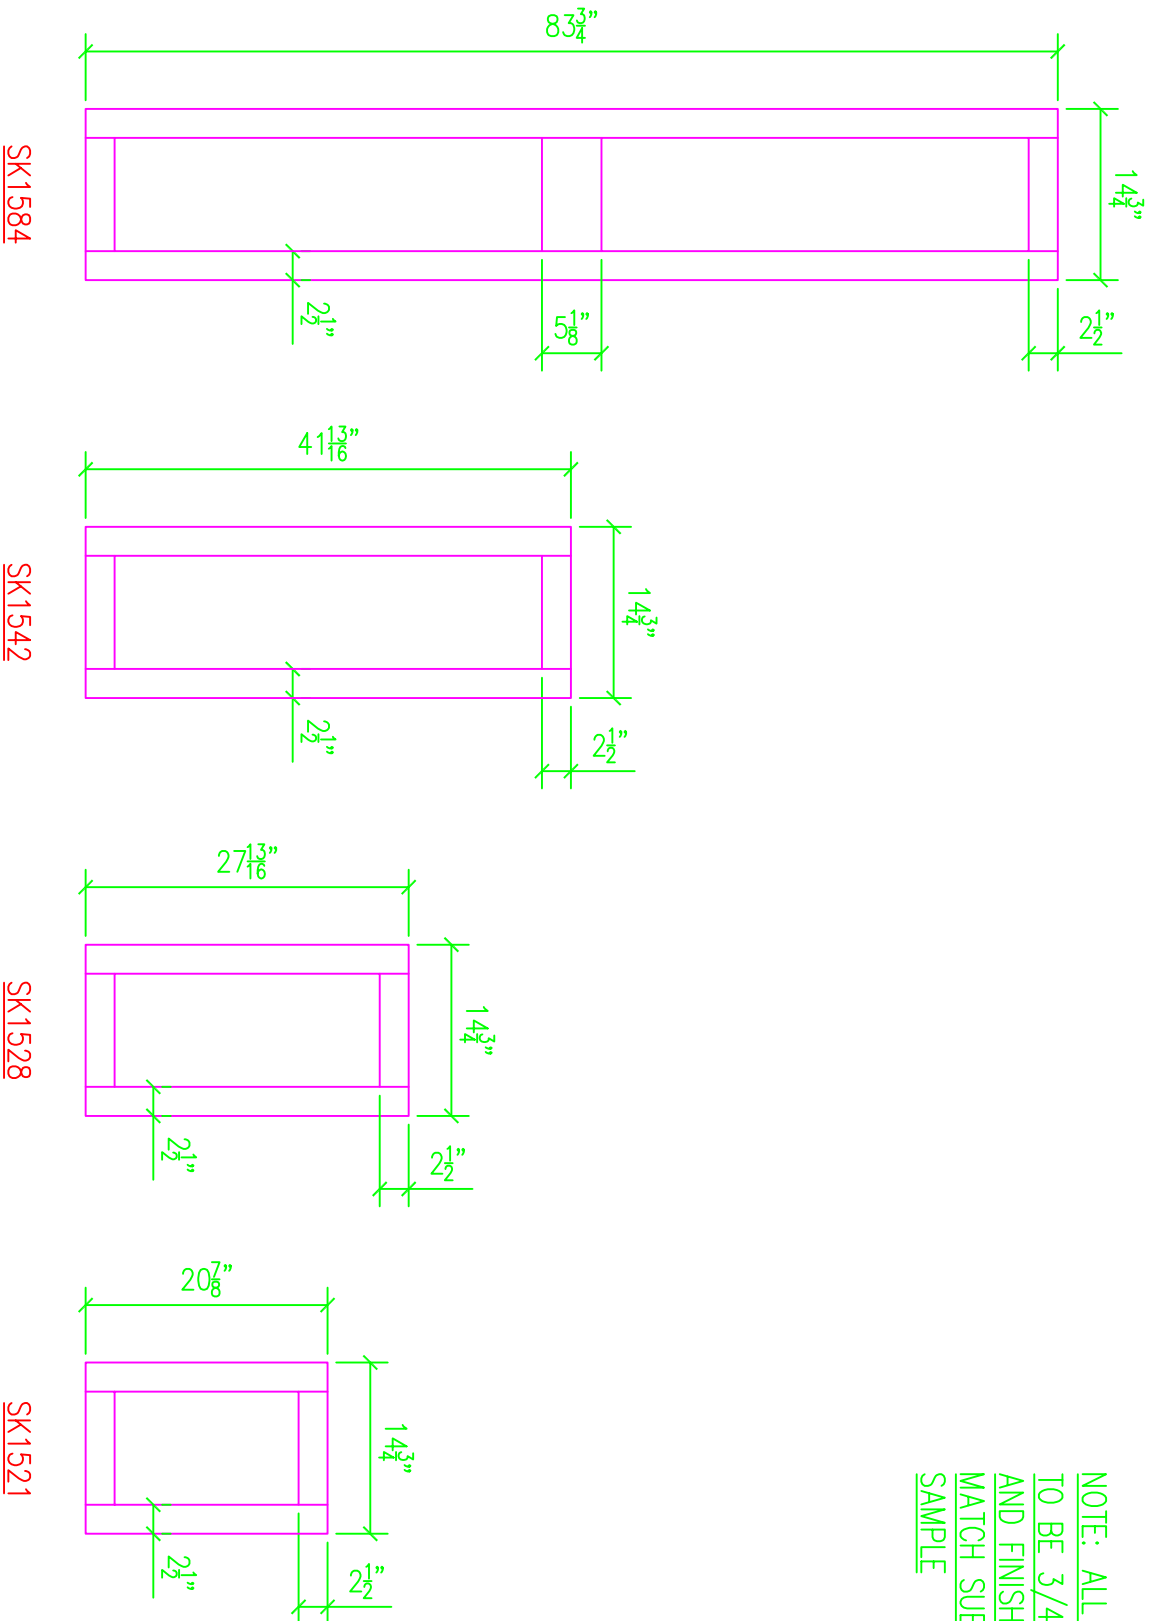

NOTE: ALL DOORS
TO BE 3/4" THICK
AND FINISHED TO
MATCH SUBMITTED
SAMPLE

HERITAGE CREATIONS

ONE NAMIC PLACE
GLENS FALLS, NY 12801
TEL: (800) 220-7955
FAX: (518) 742-4245

555 HERITAGE DR.
JUPITER, FL 33458
TEL: (561) 273-2476
FAX: (561) 273-2500

61573 AMERICAN LOOP
BEND, OR 97702
TEL: (541) 382-7691
FAX: (541) 388-8113

Shaker Panel - 84" X 15"
Frame

Locker Doors

SCALE

None

Dwg. No.

D-052